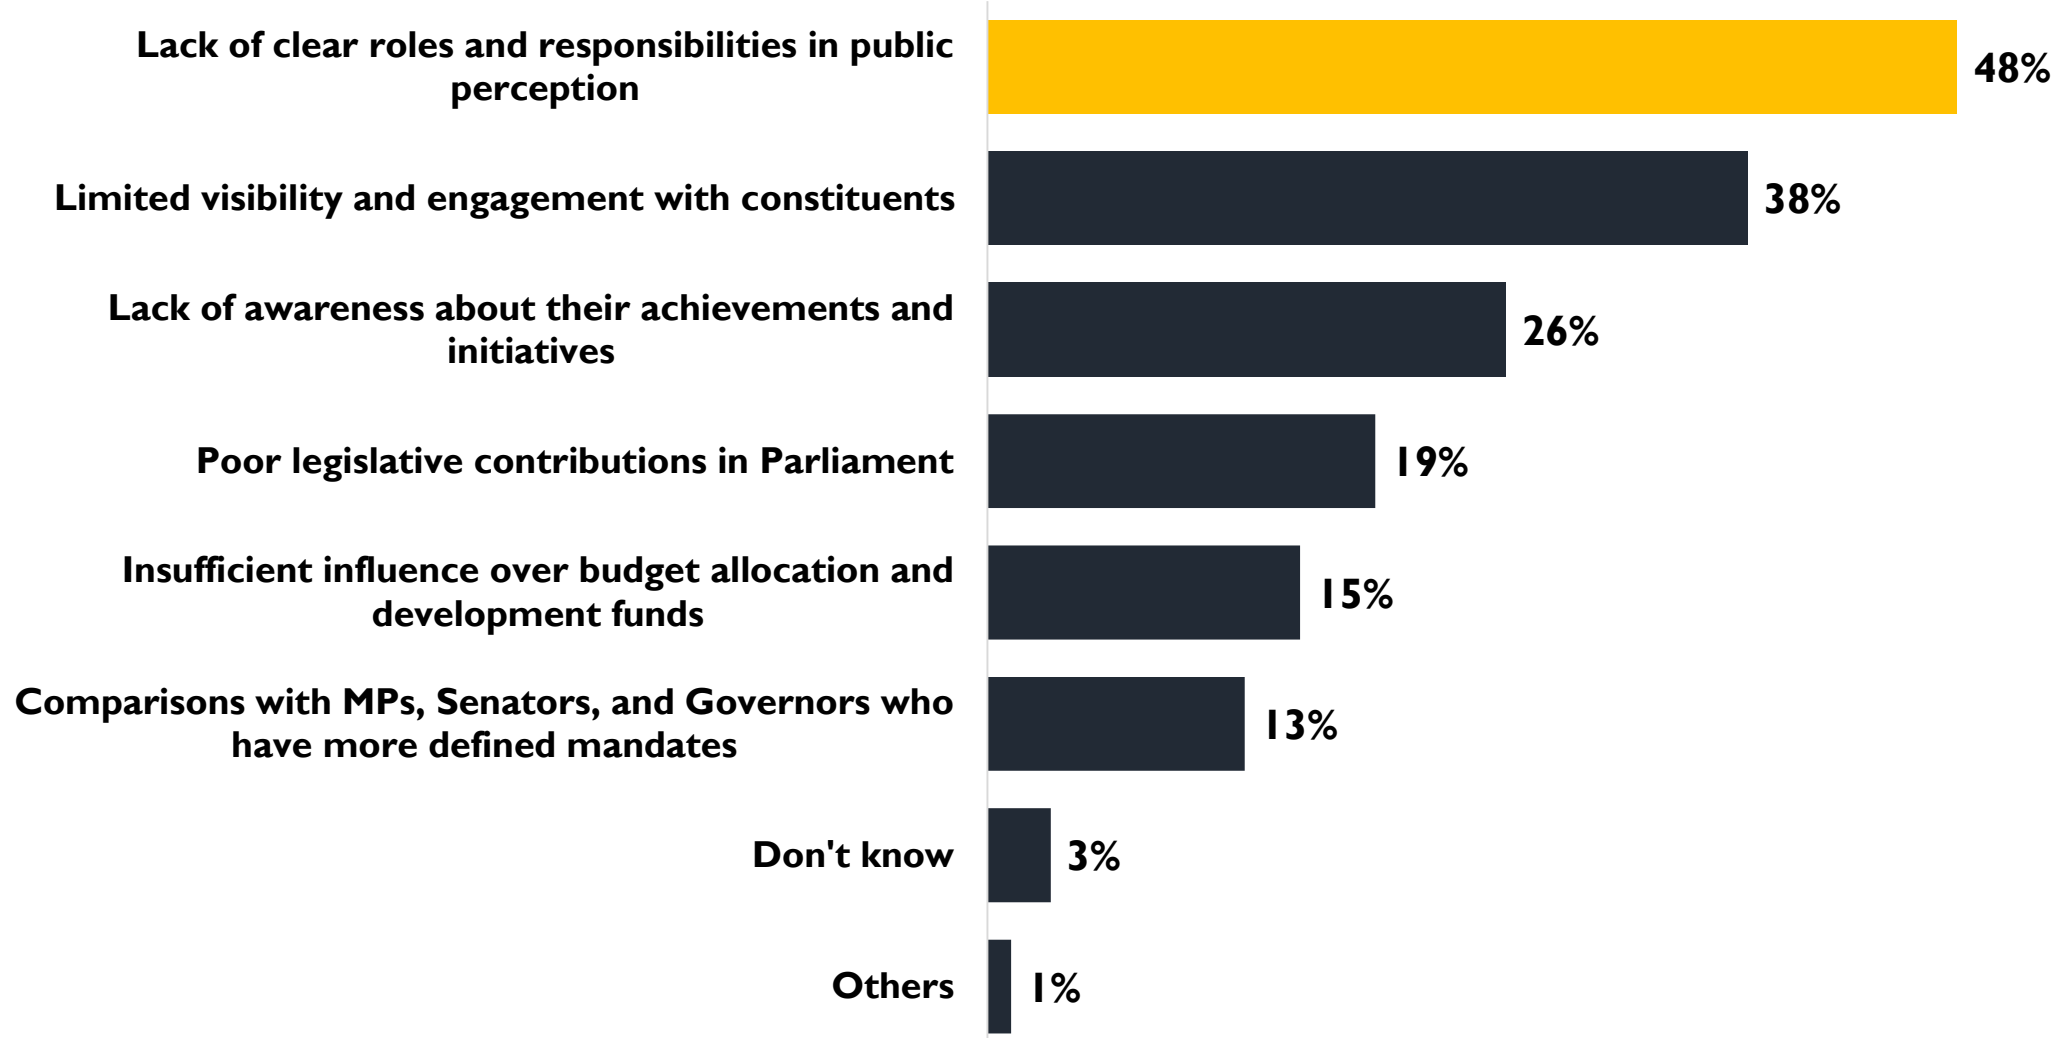

REASONS FOR DECLINE IN PERFORMANCE OF WOMEN REPRESENTATIVE POSITION COMPARED TO OTHER ELECTIVE POSITIONS

Why do you think the performance rating of the Women Representative position has declined significantly in comparison to other elective positions?)