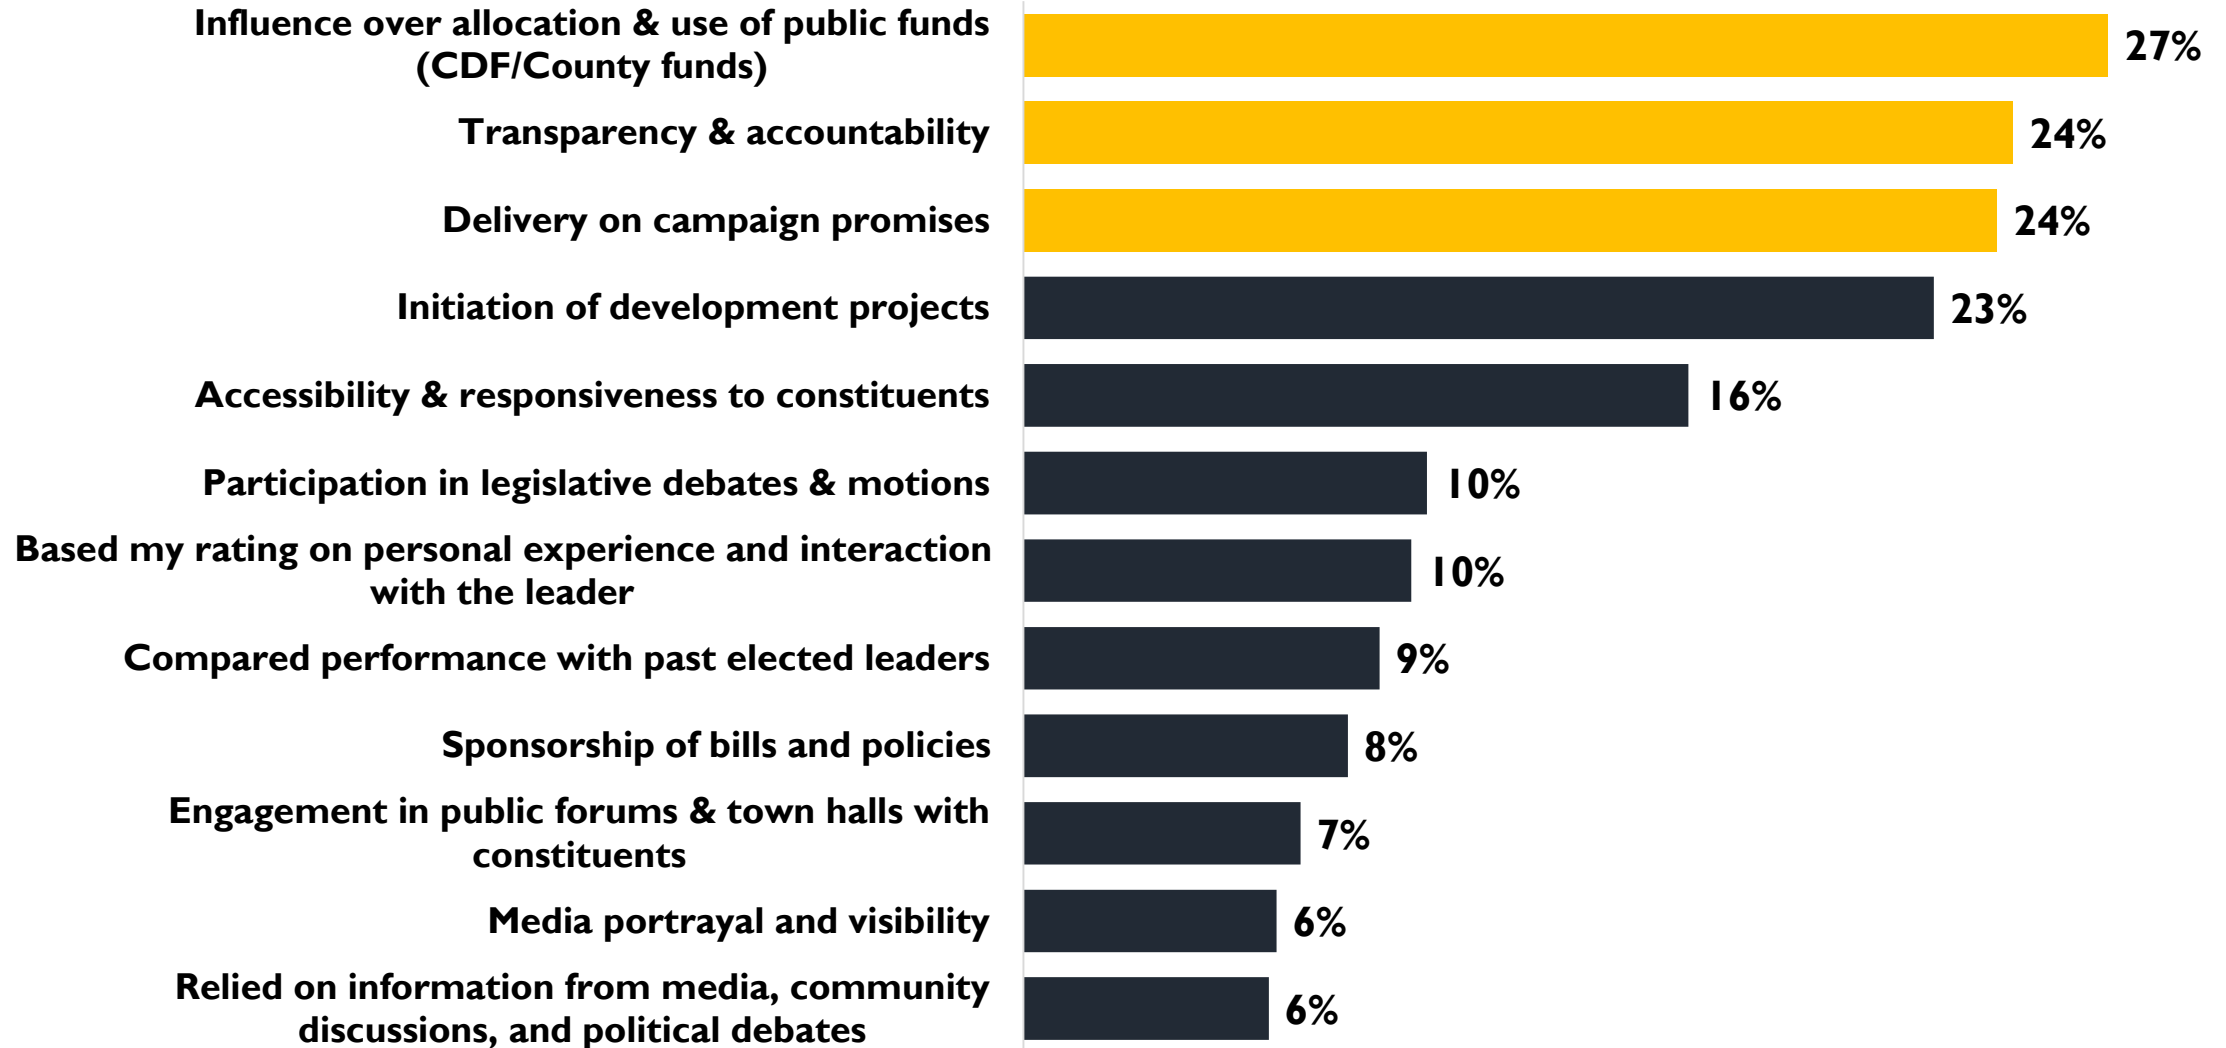

SAMPLE (n) FOR EACH COUNTY

County	CountyTrak Sample per County (n)	Margin of Error @ 95% degree of confidence (±)
Nairobi City	3400	1.7%
Kiambu	2400	2.0%
Kakamega	2400	2.0%
Nakuru	2200	2.1%
Bungoma	2120	2.1%
Homabay	2030	2.2%
Meru	1800	2.3%
Kisii	1800	2.3%
Migori	1600	2.5%
Machakos	1600	2.5%
Kitui	1600	2.5%
Kilifi	1400	2.6%
Murang'A	1400	2.6%
Kisumu	1400	2.6%
Busia	1400	2.6%
Mombasa	1310	2.7%
Nyeri	1200	2.8%
Baringo	1200	2.8%
Kericho	1200	2.8%
Nandi	1200	2.8%
Narok	1200	2.8%
Turkana	1200	2.8%
Uasin Gishu	1200	2.8%
Garissa	1200	2.8%

County	CountyTrak Sample per County (n)	Margin of Error @ 95% degree of confidence (±)
Wajir	1200	2.8%
Mandera	1200	2.8%
Makueni	1200	2.8%
Siaya	1200	2.8%
Nyandarua	1000	3.1%
Bomet	1000	3.1%
Kajiado	1000	3.1%
Trans Nzoia	1000	3.1%
Vihiga	1000	3.1%
Marsabit	840	3.4%
Kwale	800	3.5%
Taita Taveta	800	3.5%
Embu	800	3.5%
Kirinyaga	800	3.5%
Elgeyo Marakwet	800	3.5%
West Pokot	800	3.5%
Nyamira	800	3.5%
Laikipia	690	3.7%
Samburu	660	3.8%
Isiolo	650	3.8%
Tana River	640	3.9%
Lamu	640	3.9%
Tharaka Nithi	620	3.9%
TOTAL	59,600	

MOST IMPORTANT FACTORS TO CONSIDER WHEN RATING AN ELECTED LEADER

Which are the top 2 most important factors you consider when rating an elected leader?